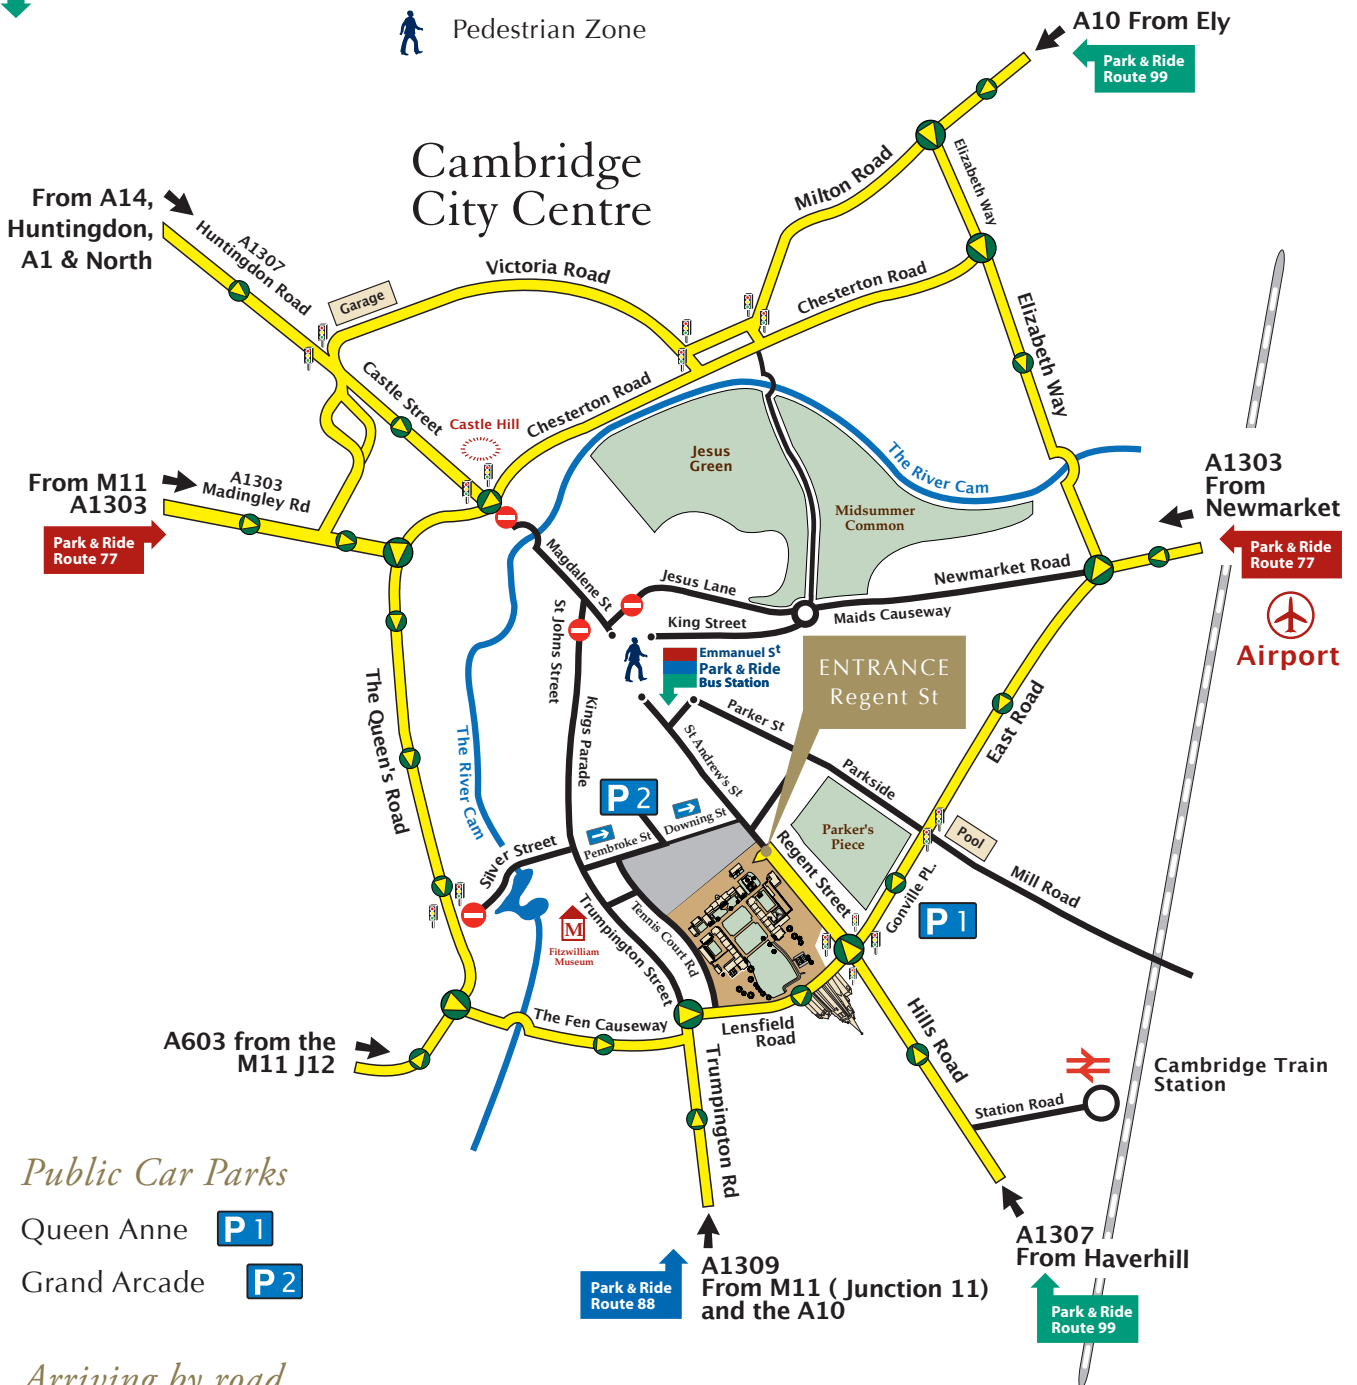

## Plan 2

dow|2013

DOWNING COLLEGE  
UNIVERSITY OF CAMBRIDGE

© The Master, Fellows, and Scholars of Downing College in the University of Cambridge.

 Direction arrow    
  Park & Ride  
 Bus Station    
  Train line  
 Pedestrian Zone

### Public Car Parks

- Queen Anne **P1**
- Grand Arcade **P2**

### Arriving by road

From leaving the M11, A14 or A10 follow the direction arrows as shown here to Lensfield Road and Regent Street, where the entrance to Downing College is situated.

See the College Map for parking and other information