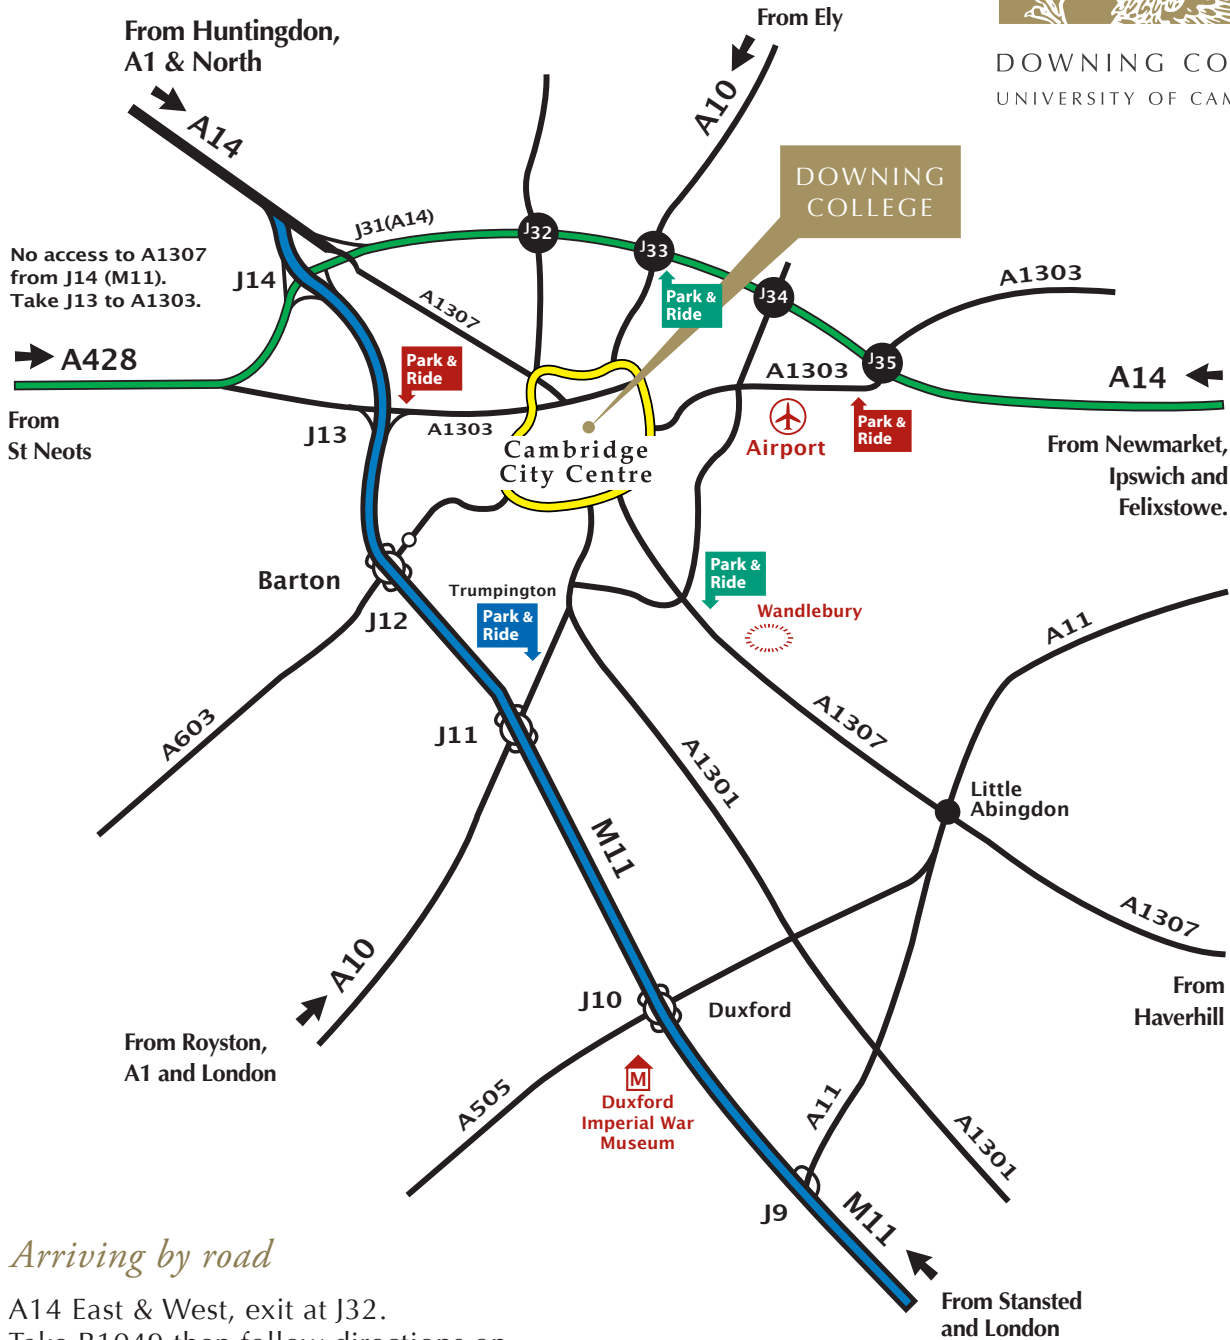

GETTING TO CAMBRIDGE

Plan 1

dow|2013

DOWNING COLLEGE
UNIVERSITY OF CAMBRIDGE

© The Master, Fellows, and Scholars of Downing College in the University of Cambridge.

Arriving by road

A14 East & West, exit at J32.
Take B1049 then follow directions on plan 2.

M11 Northbound exit at J13.
Take A1303 then follow directions on plan 2.

Arriving by Bus or Train

Traveline 0871 2002233

From the Train Station take the short walk to the College or take a Taxi.

All buses stop at Emmanuel St.
Take the short walk to the College or take a Taxi.